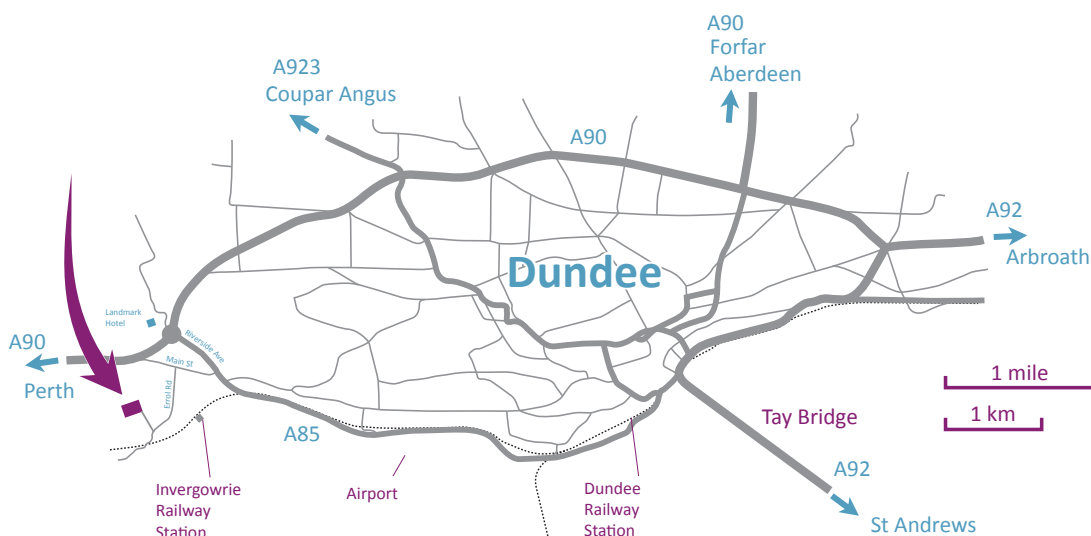

# Directions to - Dundee site

The James  
**Hutton**  
**Institute**

The **Dundee site** of The James Hutton Institute is located at Invergowrie 6km west of the city centre.

## By road

**From Dundee:** Leave the city in a westerly direction along Riverside Drive and Riverside Avenue, towards Perth (A85). Take the left hand turn into Invergowrie, continue past the shops and the Post Office then turn left into Errol Road. Follow the road round a sharp right hand bend. The entrance to The James Hutton Institute is marked with a sign at the foot of the drive on your right.

**From Aberdeen:** Take the A90 south to Dundee, following the Kingsway around the city in the direction of Perth to the roundabout by the Landmark Hotel (formerly Swallow). Turn left into Riverside Avenue (signposted for the city centre A85) and take the next on the right signposted for Invergowrie. Follow Main Street past the shops and the Post Office taking the next left into Errol Road. Follow the road round a sharp right hand bend. The entrance to The James Hutton Institute is marked with a sign at the foot of the drive on your right.

**From Perth:** Take the A90 in an easterly direction to Dundee to the roundabout by the Landmark Hotel (formerly Swallow). Turn right into Riverside Avenue (signposted for the city centre A85) and take the next on the right signposted for Invergowrie. Follow Main Street past the shops and the Post Office taking the next left into Errol Road. Follow the road round a sharp right hand bend. The entrance to The James Hutton Institute is marked with a sign at the foot of the drive on your right.